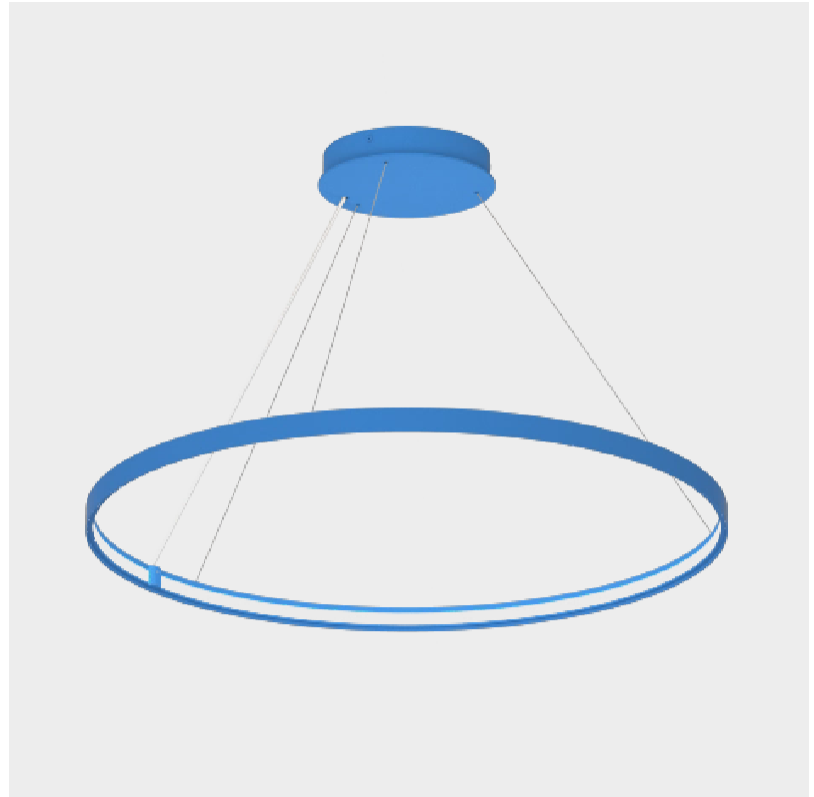

PROJECT	
TYPE	
SPECIFIER	
QUANTITY	
DATE	

GLORIOUS SILHOUETTE SUSPENSION

A3001044-

PROJECT	_____
TYPE	_____
SPECIFIER	_____
QUANTITY	_____
DATE	_____

A

GLORIOUS SILHOUETTE SUSPENSION

A3001045-

base number Color Finishes Finishes Cable Color
 Temperature (Diamond) (Triangle) Options