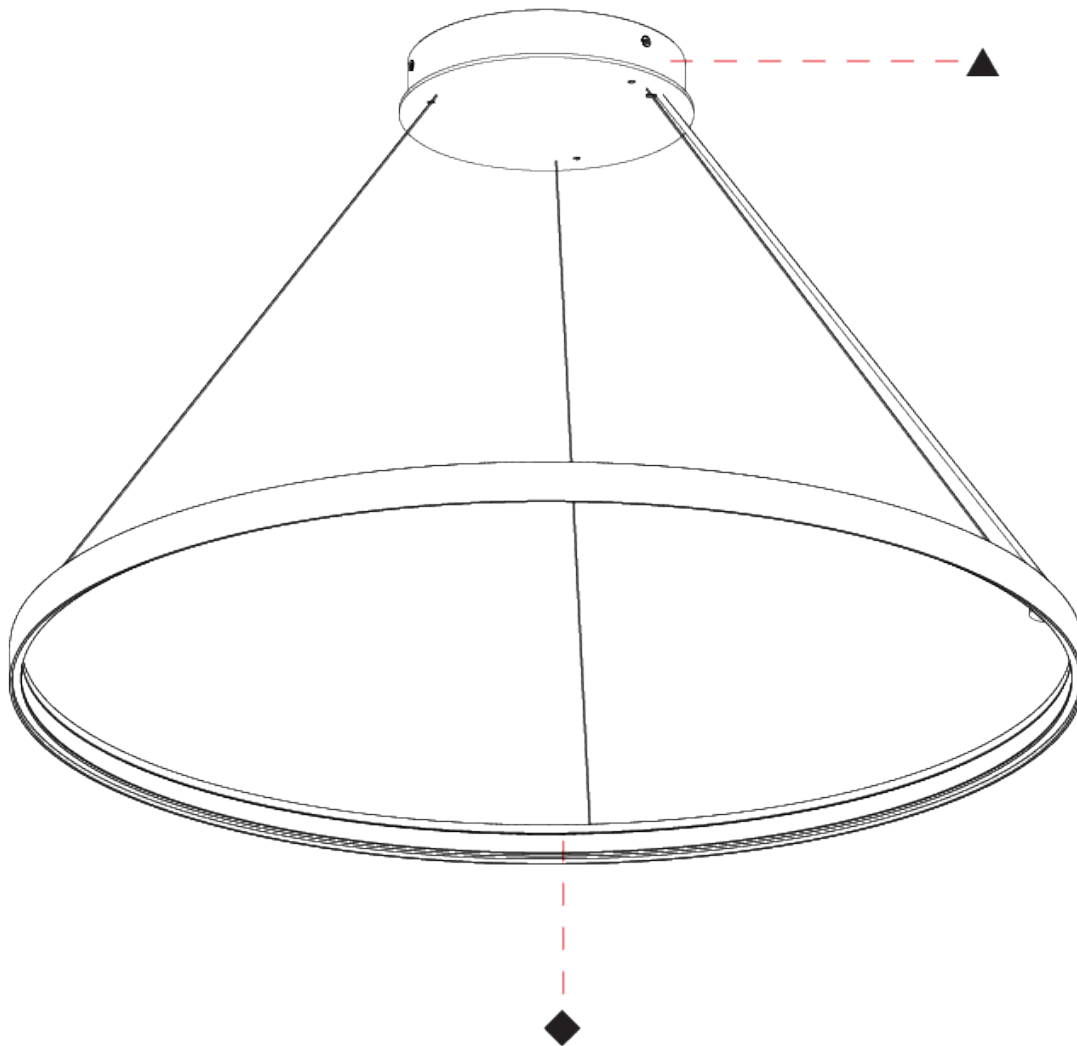

GLORIOUS SILHOUETTE SUSPENSION

A3001044-

PROJECT	_____
TYPE	_____
SPECIFIER	_____
QUANTITY	_____
DATE	_____

A