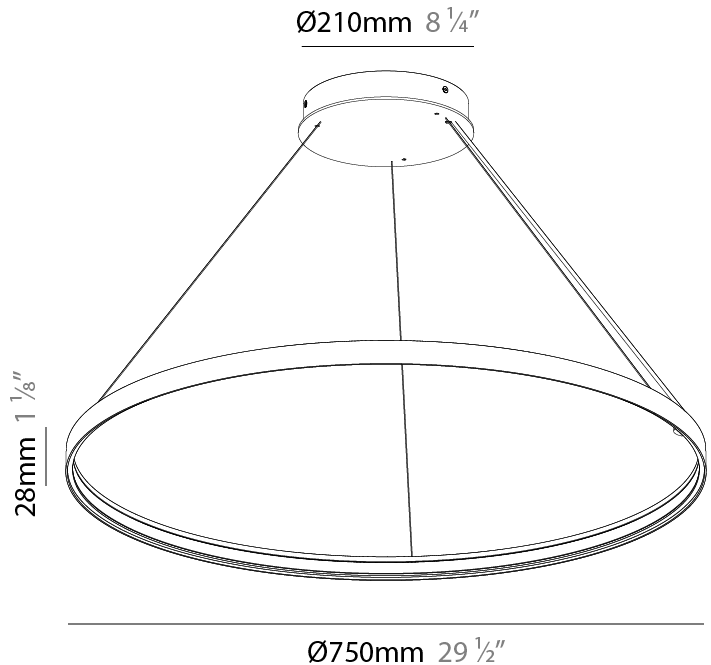

GENERAL

Series: Glorious Silhouette
Partner: Prolicht
Division: Architectural
Installation: Suspension
Product Type: Pendant
Mounting Location: Ceiling
Light Distribution: Direct

PHYSICAL

Shape: Round
Diameter (mm): 750
Diameter (in): 29 1/2
Height (mm): 28
Height (in): 1 1/8
Max. Overall Height (mm): 4028
Max. Overall Height (in): 158 9/16
Weight (kg): 1.0
Diffuser: PMMA - Opal
Fixture Finish: SSR / BKV / CWI / CRY / HAB / UFT / ITA / RUA / FTG / MYG / LOD / PUS / FRO / FUP / KIA / POP / BLS / SPG / MEY / GOH / CHC / COM / ABZ / JAG / OBR / MOS / ROR
Accent Finish: CHR / BLK
Fixture Material: PMMA / Aluminum
Cable Details: 4000mm / 157 1/2" Cable - Black or Chrome

ELECTRICAL

Lamp Type: LED (Zhaga Standard)
Input Wattage (W): 31
Total Output Wattage (W): 28.2
Dimming: Non-Dimming / 0-10V Dimming / Phase Dimming / DALI Dimming / MATTER Dimming
Driver Included: Yes
Driver Location: Integrated
Driver Type: Constant Current - Universal
Driver Class: Class 2
Input Voltage (V): 120 - 277
Constant Current (MA): 1166mA

LED

Color Temperature (°K): 2700 / 3000
Max. Delivered Lumen (lm): 1707 / 1788
Nominal Lumen (lm): 2943 / 3083
CRI: >80 CRI
Lamp Life (hrs): 50000

OPTICAL

RATINGS AND CERTIFICATIONS

Certified By: Certified for North American Standards
IP rating: IP20

PROJECT	
TYPE	
SPECIFIER	
QUANTITY	
DATE