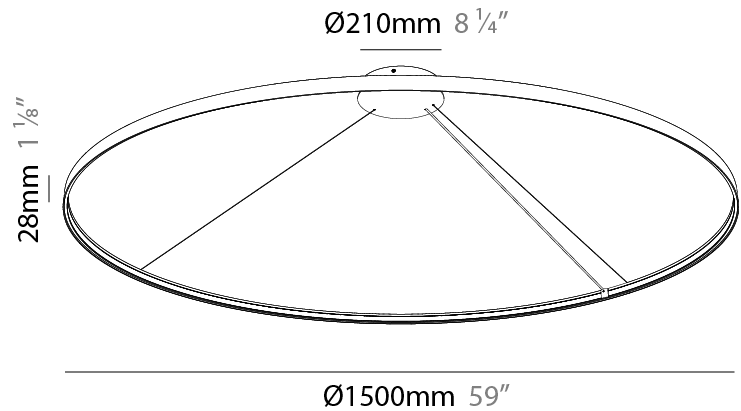

GENERAL

Series: Glorious Silhouette
Partner: Prolicht
Division: Architectural
Installation: Suspension
Product Type: Pendant
Mounting Location: Ceiling
Light Distribution: Direct

PHYSICAL

Shape: Round
Diameter (mm): 1500
Diameter (in): 59 1/16
Height (mm): 28
Height (in): 1 1/8
Max. Overall Height (mm): 4028
Max. Overall Height (in): 158 9/16
Weight (kg): 1.9
Diffuser: PMMA - Opal
Fixture Finish: SSR / BKV / CWI / CRY / HAB / UFT / ITA / RUA / FTG / MYG / LOD / PUS / FRO / FUP / KIA / POP / BLS / SPG / MEY / GOH / CHC / COM / ABZ / JAG / OBR / MOS / ROR
Accent Finish: CHR / BLK
Fixture Material: PMMA / Aluminum
Cable Details: 4000mm / 157 1/2" Cable - Black or Chrome

ELECTRICAL

Lamp Type: LED (Zhaga Standard)
Input Wattage (W): 62
Total Output Wattage (W): 56.4
Dimming: Non-Dimming / 0-10V Dimming / Phase Dimming / DALI Dimming / MATTER Dimming
Driver Included: Yes
Driver Location: Integrated
Driver Type: Constant Current - Universal
Driver Class: Class 2
Input Voltage (V): 120 - 277
Constant Current (MA): 2350mA

LED

Color Temperature (°K): 2700 / 3000
Max. Delivered Lumen (lm): 3451 / 3615
Nominal Lumen (lm): 5949 / 6233
CRI: >80 CRI
Lamp Life (hrs): 50000

OPTICAL

RATINGS AND CERTIFICATIONS

Certified By: Certified for North American Standards
IP rating: IP20

PROJECT
TYPE
SPECIFIER
QUANTITY
DATE